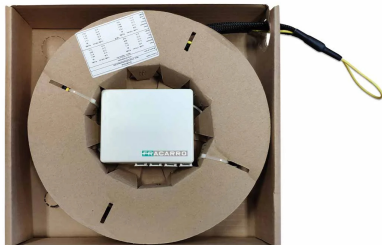

STOA 4 20m Lite

Multifibre cables

Plastic Apartment Optical Termination Box, pre-connected on **STOA side** only, with 4 SC/APC sockets and shooter; available with **20m** of 4-fibre cable for **FTTH** multiservice installations; very useful solution to bring within each individual housing unit all centralized services in the CSOE of FTTH installations.

Specifications		
Code		287585
Fiber type		Single-mode 9/125; semi loose
Sheath		LSZH, G657 A2
Colour		White
Fibre no.		4
Fibre length	m	20
Sheath diameter	mm	3
Connectors		SC/APC
Connector type		Simplex PULL
Insertion loss	dB	< 0.25 (Grade B)
Dimensions and packaging		
Pieces		1
EAN code		8016978104673
Packaging dimensions	mm	280 x 280 x 60
Product dimensions	mm	250 x 250 x 50
Packaging weight	Kg	0.6